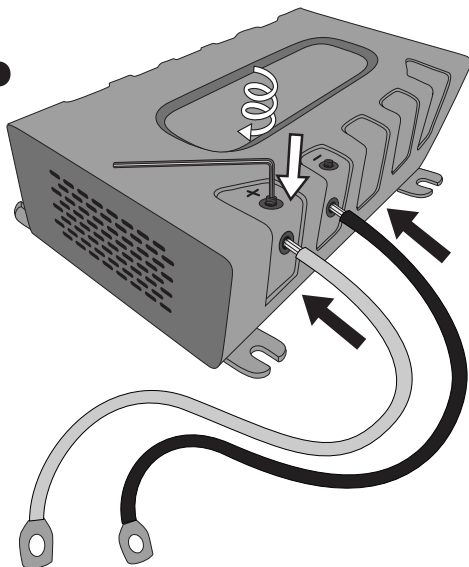

Savanna BC Battery Charger

Quick Start Guide | Guía de inicio rápido | Guide de démarrage rapide

2x - ||

1x -

Wiring from the Savanna BC to a LITHIUM battery

1.

3.

2.

4.

LIONENERGY™

Specs

Savanna 45A AC - DC Battery Charger

Input voltage range:	100VAC ~ 240VAC
Output voltage:	14.6V
Output amps:	45A
Max Continuous power output:	650W
Operating temperature:	14°F - 104°F
Dimensions:	11.81" x 6.89" x 3.93"
Weight:	4.8 lbs.