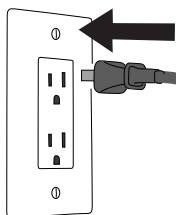

Savanna BC Battery Charger

Quick Start Guide | Guía de inicio rápido | Guide de démarrage rapide

2x - ||

1x -

Wiring from the Savanna BC to a LITHIUM battery

1.

3.

2.

4.

LIONENERGY™

Specs

Savanna 45A AC - DC Battery Charger

Input voltage range:	100VAC ~ 240VAC
Output voltage:	14.6V
Output amps:	45A
Max Continuous power output:	650W
Operating temperature:	14°F - 104°F
Dimensions:	11.81" x 6.89" x 3.93"
Weight:	4.8 lbs.