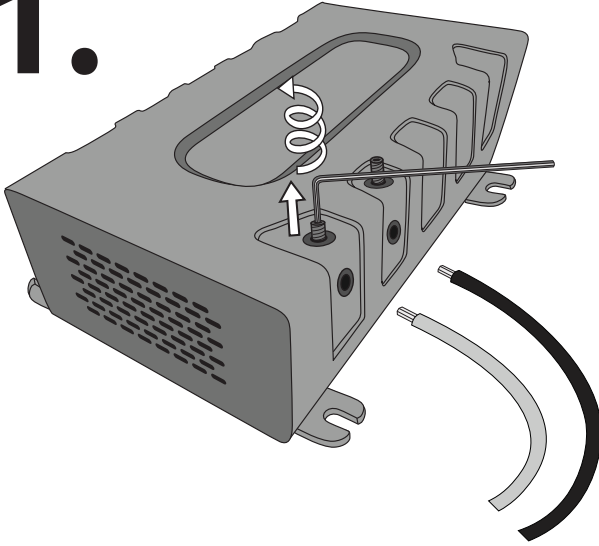

Savanna BC Battery Charger

Quick Start Guide | Guía de inicio rápido | Guide de démarrage rapide

2x - ||

1x -

Wiring from the Savanna BC to a LITHIUM battery

1.

3.

2.

4.

LIONENERGY™

Specs

Savanna 45A AC - DC Battery Charger

Input voltage range:	100VAC ~ 240VAC
Output voltage:	14.6V
Output amps:	45A
Max Continuous power output:	650W
Operating temperature:	14°F - 104°F
Dimensions:	11.81" x 6.89" x 3.93"
Weight:	4.8 lbs.