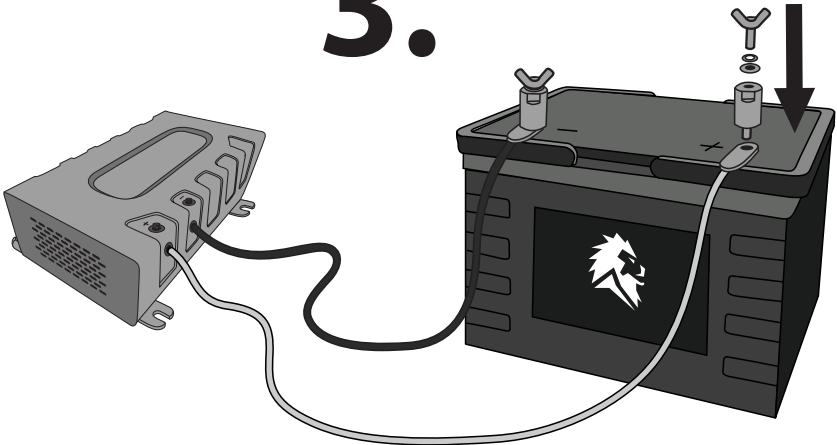

Savanna BC Battery Charger

Quick Start Guide | Guía de inicio rápido | Guide de démarrage rapide

2x - ||

1x -

Wiring from the Savanna BC to a LITHIUM battery

1.

3.

2.

4.

LIONENERGY™

Specs

Savanna 45A AC - DC Battery Charger

Input voltage range:	100VAC ~ 240VAC
Output voltage:	14.6V
Output amps:	45A
Max Continuous power output:	650W
Operating temperature:	14°F - 104°F
Dimensions:	11.81" x 6.89" x 3.93"
Weight:	4.8 lbs.